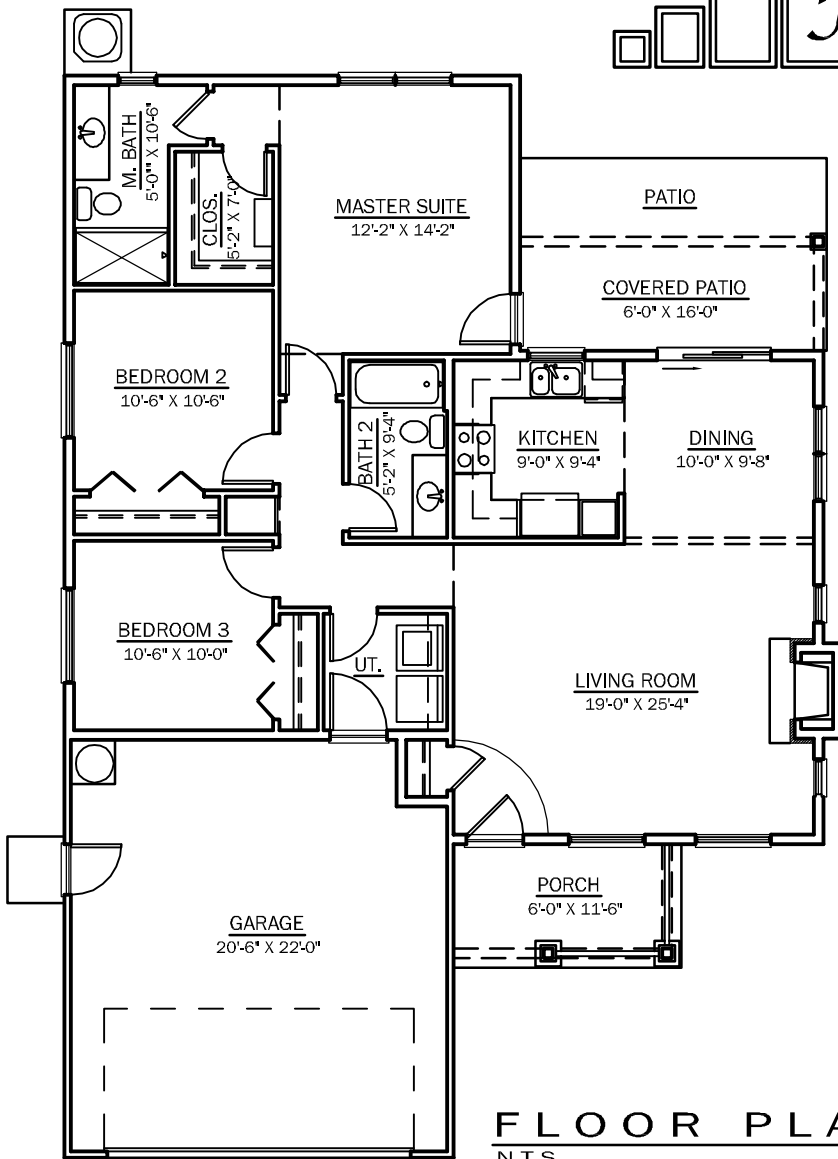

SPRING MEADOWS

PRESENTED BY: COTA HOMES

FLOOR PLAN

N.T.S.

1283 s.f.
Elev A

EXCLUSIVE DESIGNS BY
Jeff Mayfield

CASCADE DESIGN STUDIO
8100 ALDER CREEK DRIVE
MEDFORD OREGON
541.772.1411

FRONT ELEVATION