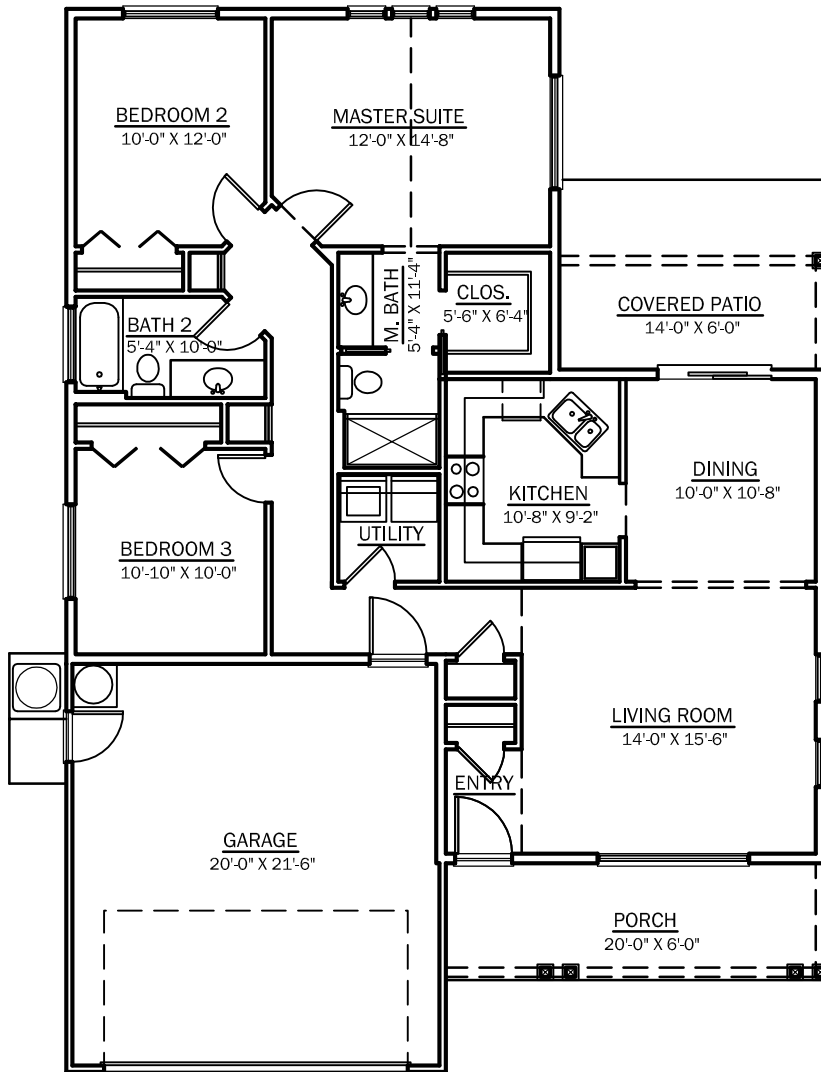

SPRING MEADOWS

PRESENTED BY: COTA HOMES

FLOOR PLAN

N.T.S.

1324/1381 s.f.

EXCLUSIVE DESIGNS BY
Jeff Mayfield

CASCADE DESIGN STUDIO
8126 ALDER CREEK DRIVE
MEDFORD OREGON
541.772.1411

FRONT ELEVATION