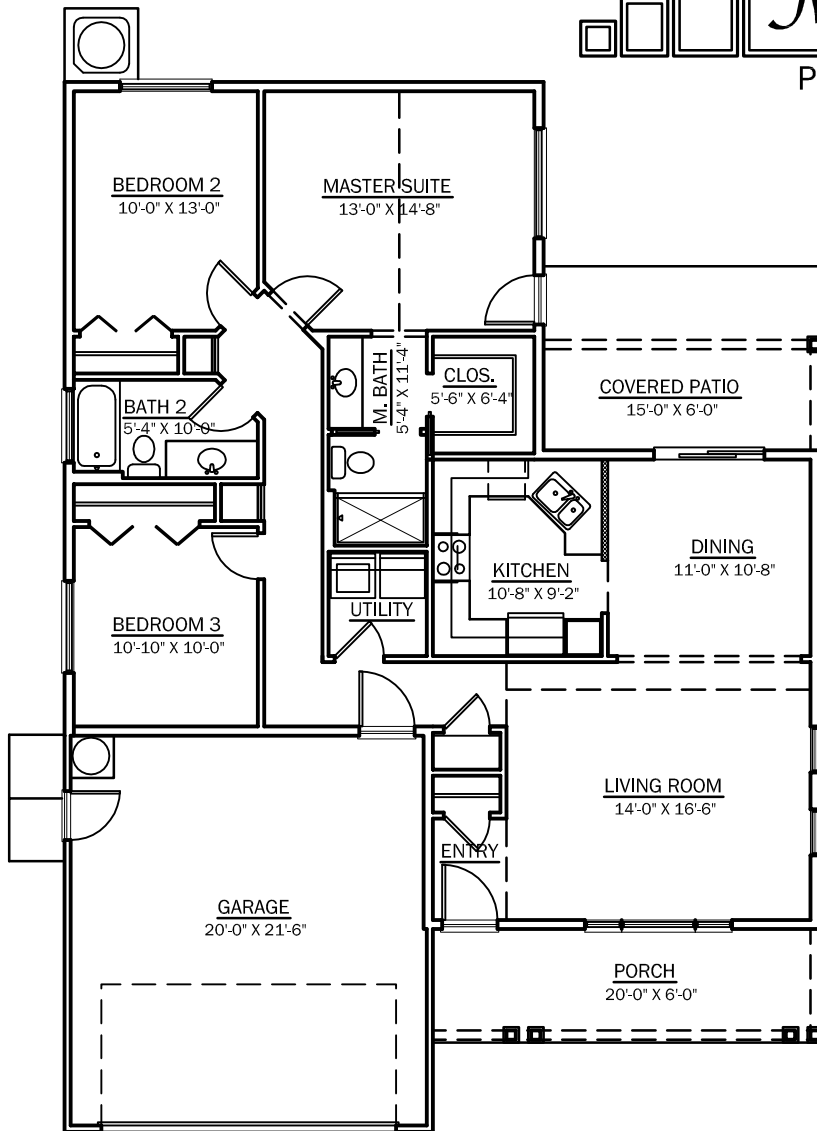

SPRING MEADOWS

PRESENTED BY: COTA HOMES

FLOOR PLAN

N.T.S.

1381 s.f.

EXCLUSIVE DESIGNS BY
Jeff Mayfield

CASCADE DESIGN STUDIO
8156 ALDER CREEK DRIVE
MEDFORD, OREGON
541.772.1411

FRONT ELEVATION