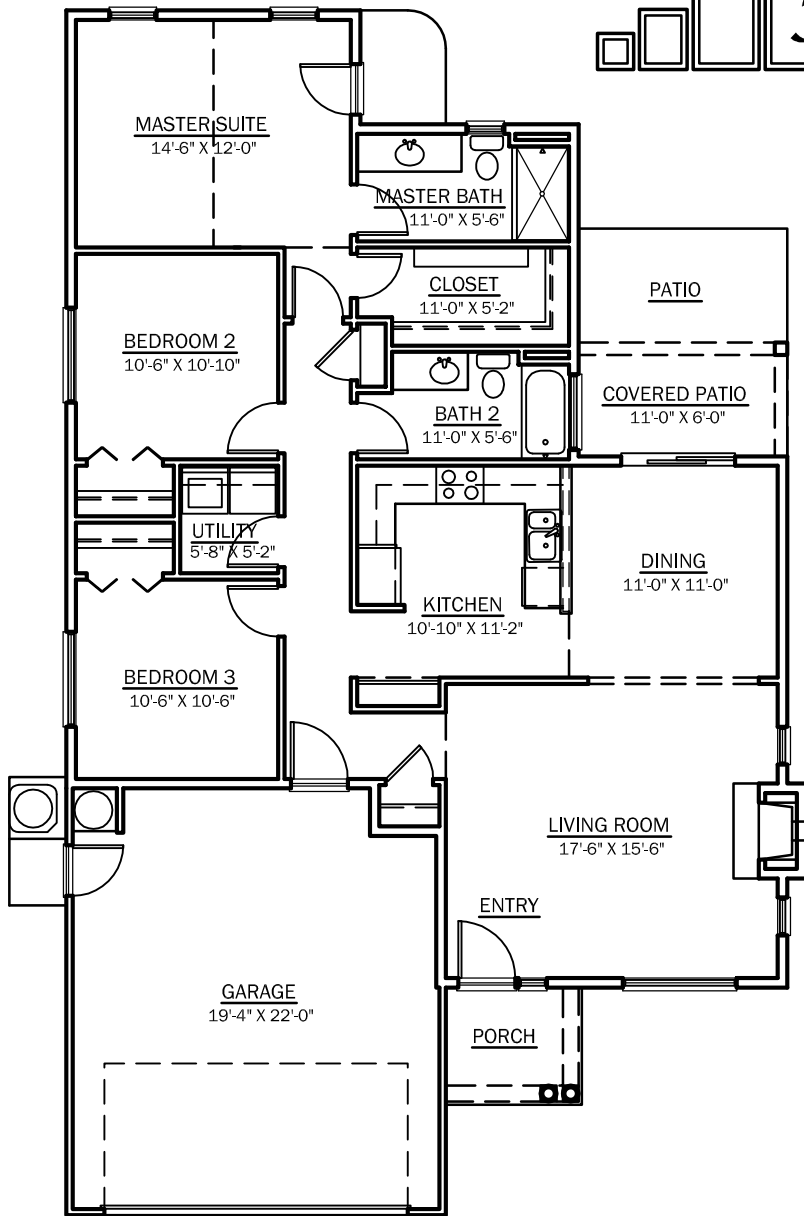

## FLOOR PLAN

N.T.S.

1439 s.f.

EXCLUSIVE DESIGNS BY  
*Jeff Mayfield*

CASCADE DESIGN STUDIO  
8126 ALDER CREEK DRIVE  
MEDFORD OREGON  
541.772.1411