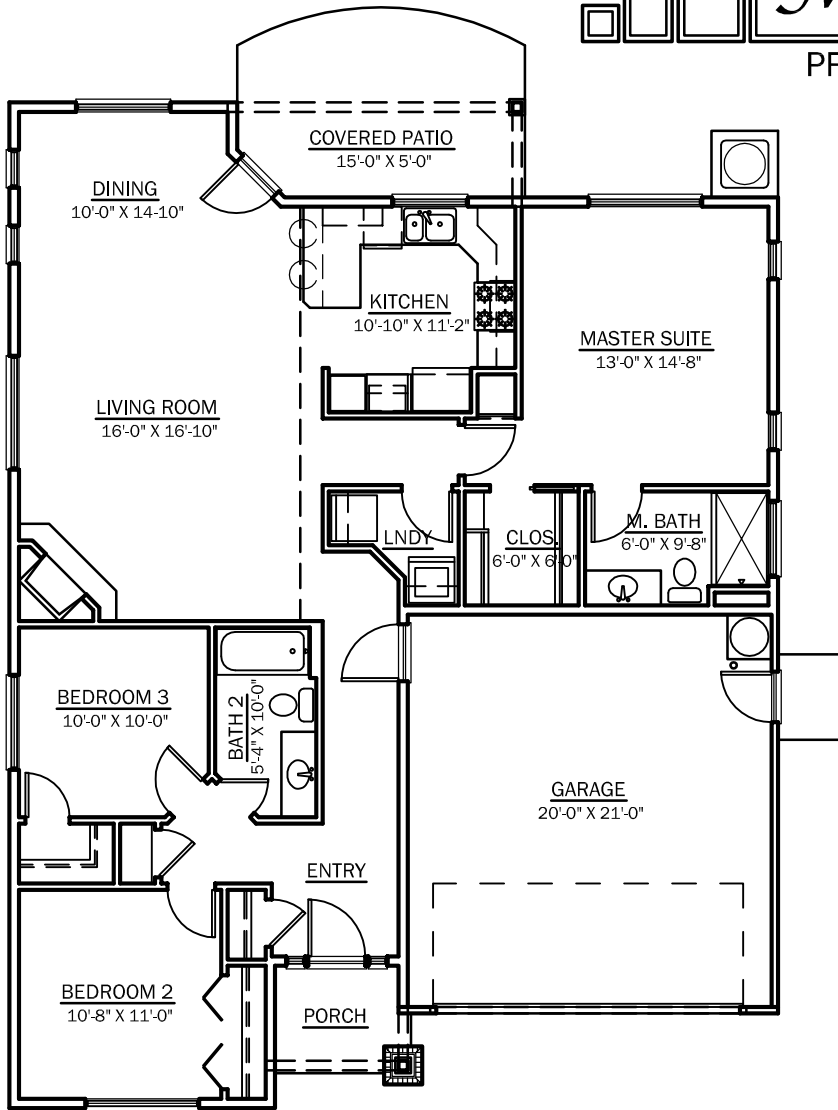

## FLOOR PLAN

N.T.S.

1448 s.f.

EXCLUSIVE DESIGNS BY  
*Jeff Mayfield*

CASCADE DESIGN STUDIO  
8126 ALDER CREEK DRIVE  
MEDFORD, OREGON  
541.772.1411