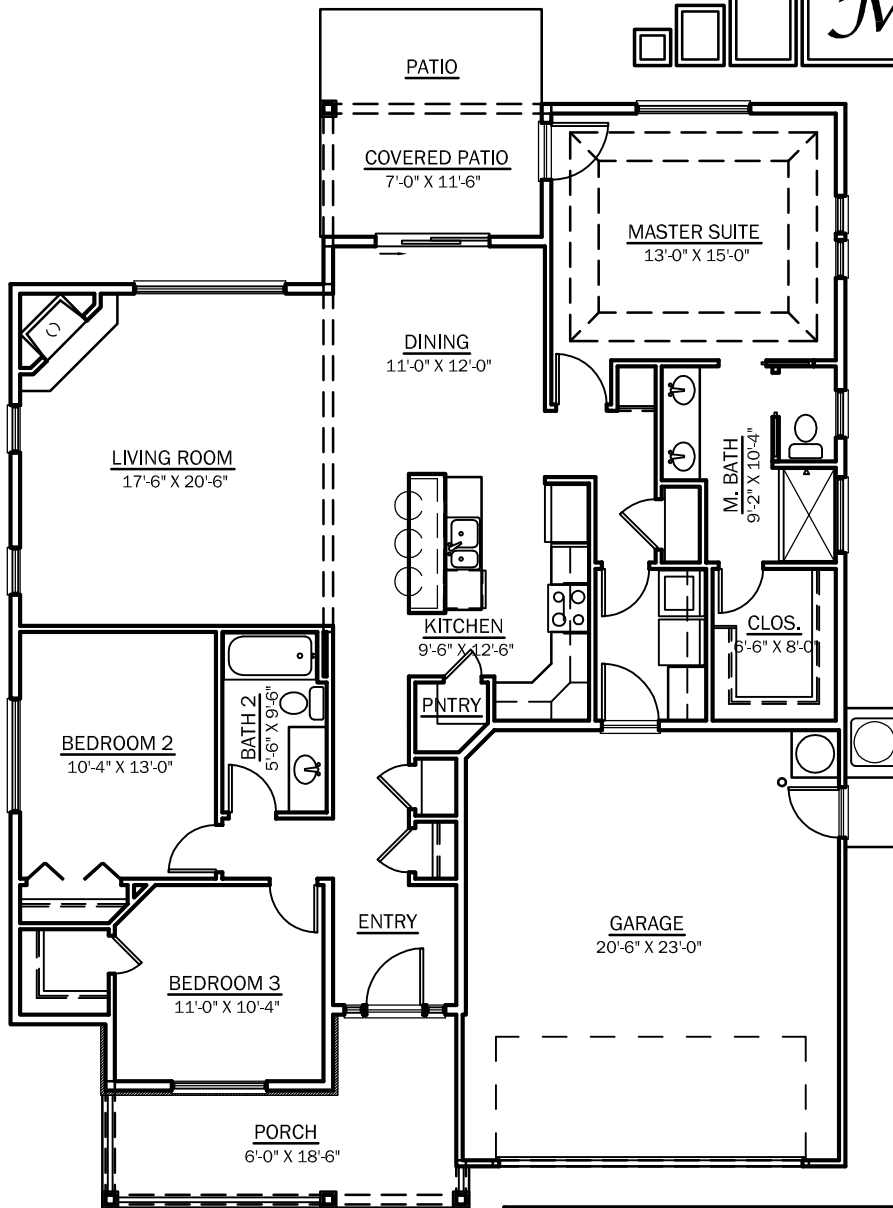

SPRING MEADOWS

PRESENTED BY: COTA HOMES

FLOOR PLAN

N.T.S.

1626 s.f.

EXCLUSIVE DESIGNS BY
Jeff Mayfield

CASCADE DESIGN STUDIO
8159 ALDER CREEK DRIVE
MEDFORD OREGON
541.772.1411

FRONT ELEVATION