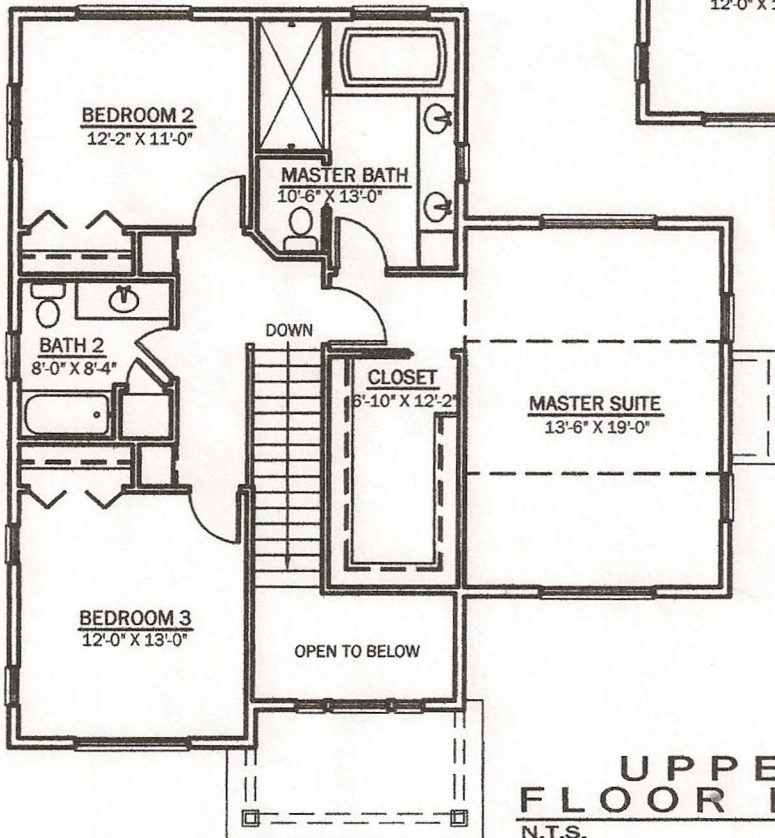

FRONT ELEVATION

N.T.S.

PRESENTED BY:  
**COTA HOMES**

EXCLUSIVE DESIGNS BY  
*Jeff Mayfield*  
CASCADE DESIGN STUDIO  
8104 ALDER CREEK DRIVE  
MEDFORD OREGON  
541.772.1411

THESE PLANS ARE SUBJECT TO CHANGE WITHOUT NOTICE. THE DESIGNS ARE THE PROPERTY OF CASCADE DESIGN STUDIO AND MAY NOT BE REPRODUCED WITHOUT EXPRESSED PERMISSION

PRESENTED BY:  
**COTA HOMES**

**MAIN FLOOR PLAN**  
 N.T.S.

**UPPER FLOOR PLAN**  
 N.T.S.

MAIN FLOOR:	1,215
UPPER FLOOR:	1,194
<b>TOTAL :</b>	<b>2,409</b>

EXCLUSIVE DESIGNS BY  
*Jeff Mayfield*  
 CASCADE DESIGN STUDIO  
 8156 ALDER CREEK DRIVE  
 TIEDFORD OREGON  
 541.772.1411