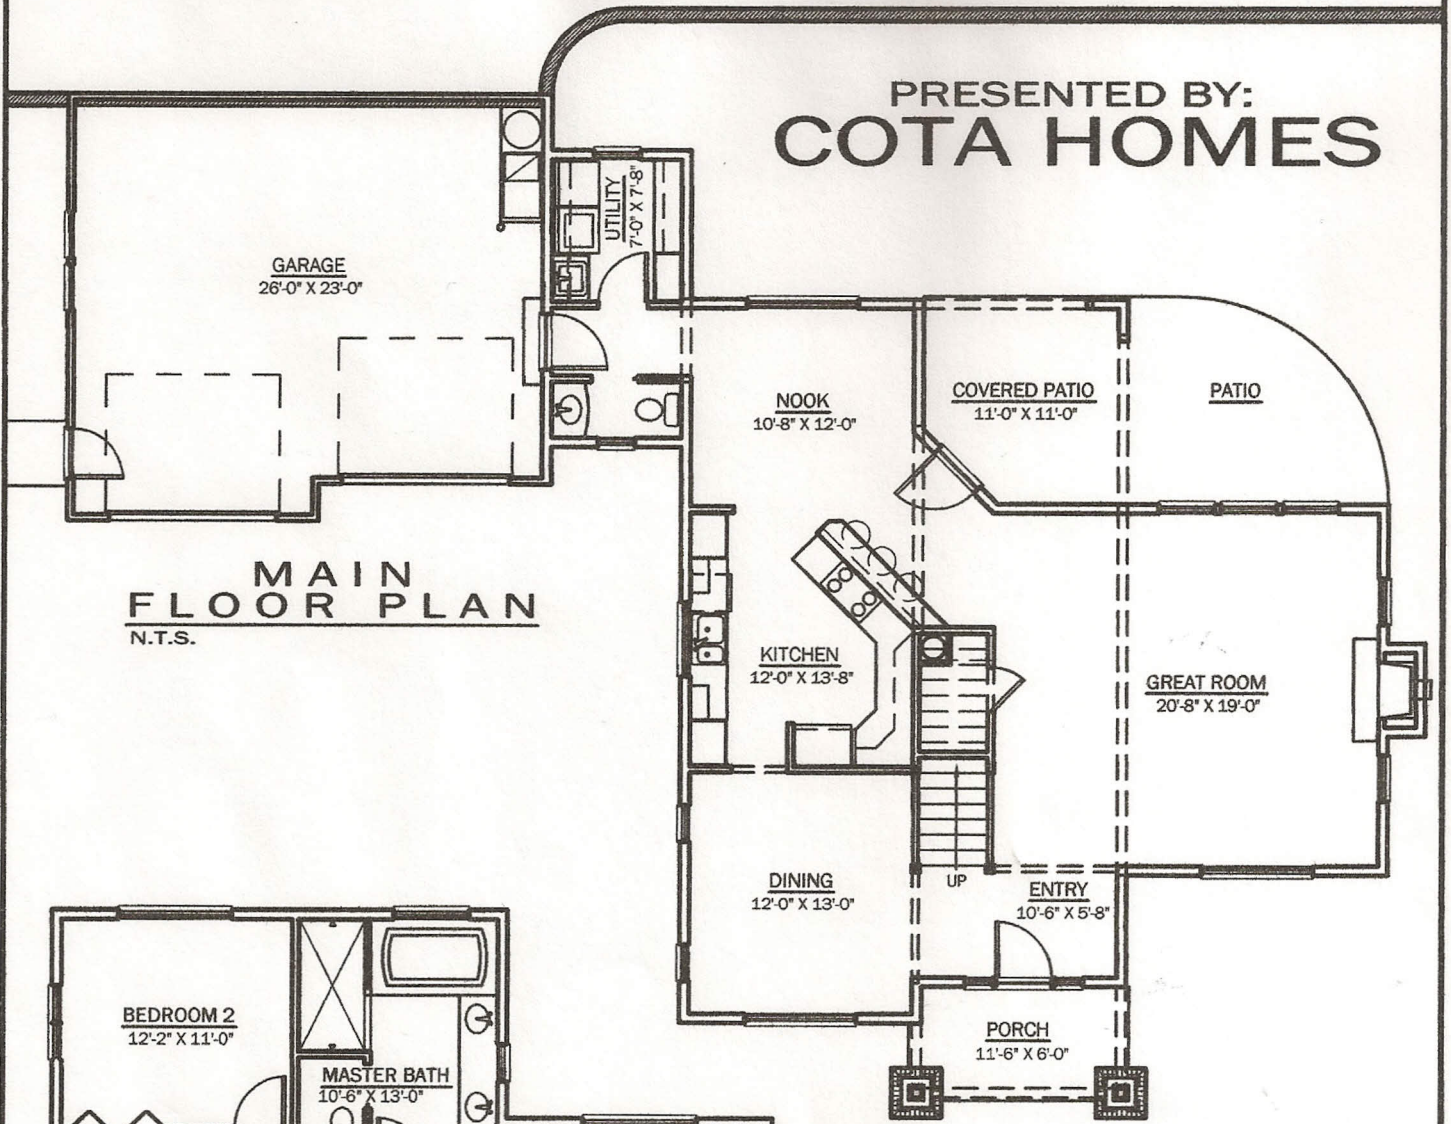

FRONT ELEVATION

N.T.S.

PRESENTED BY:  
**COTA HOMES**

EXCLUSIVE DESIGNS BY  
*Jeff Mayfield*  
CASCADE DESIGN STUDIO  
8104 ALDER CREEK DRIVE  
MEDFORD OREGON  
541.772.1411

THESE PLANS ARE SUBJECT TO CHANGE WITHOUT NOTICE. THE DESIGNS ARE THE PROPERTY OF CASCADE DESIGN STUDIO AND MAY NOT BE REPRODUCED WITHOUT EXPRESSED PERMISSION

PRESENTED BY:  
**COTA HOMES**

**MAIN FLOOR PLAN**  
 N.T.S.

**UPPER FLOOR PLAN**  
 N.T.S.

MAIN FLOOR:	1,215
UPPER FLOOR:	1,194
<b>TOTAL :</b>	<b>2,409</b>

EXCLUSIVE DESIGNS BY  
*Jeff Mayfield*  
 CASCADE DESIGN STUDIO  
 8156 ALDER CREEK DRIVE  
 TIEDFORD OREGON  
 541.772.1411